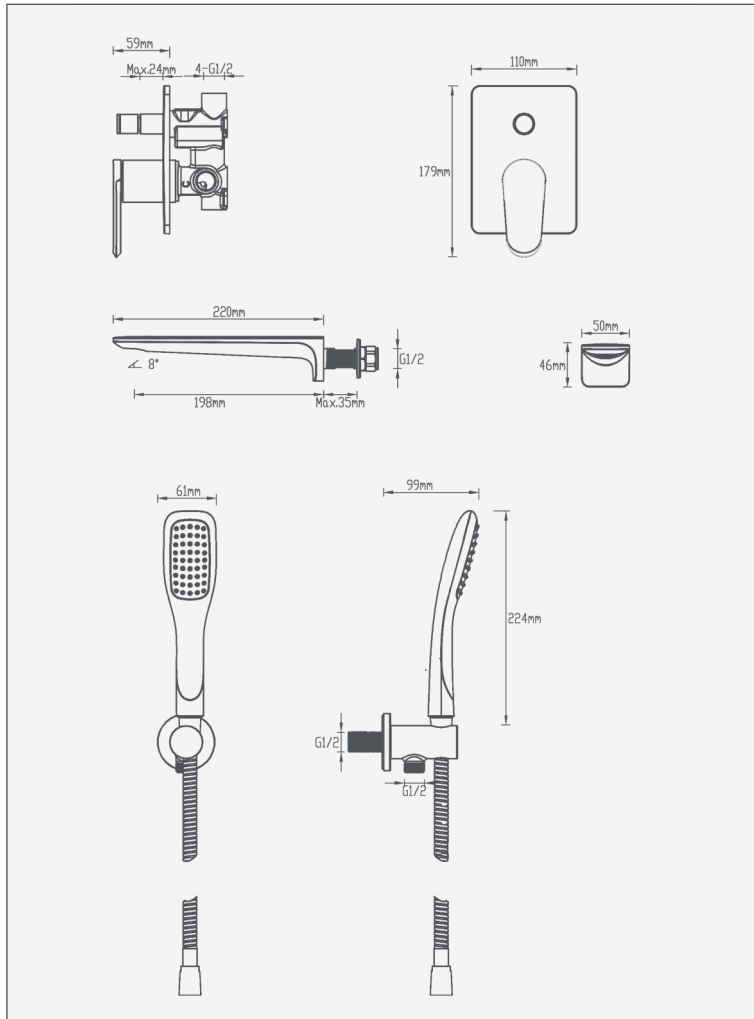

Linea - Wall Mounted Bath Shower Mixer

Linea - Wall Mounted Bath Shower Mixer

Code: LI-WBSMK

Features

- Design led recessed Neoperl aerator

Technical Details

- 12 year warranty

Spout

Operating Pressure	0.5 bar	1 bar	2 bar	3 bar
Flow Rate (L/min)	N/A	10.0	14.2	17.5

Shower

Operating Pressure	0.5 bar	1 bar	2 bar	3 bar
Flow Rate (L/min)	N/A	6.0	8.5	10.5

Units 3 & 4, 16 Crawfordsburn Road,
Newtownards, Co Down,
Northern Ireland. BT23 4EA